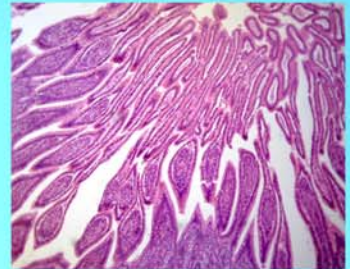

LABOMED, INC.

www.labomed.com
spectro@labomed.com

LB-273 Biological Binocular Microscope with Infinite Optical System (Anti-Fungus)

- Infinite optical system;
- New machining facility and advanced alignment technology;
- Comfortable operation with updated and ergonomic design;
- LED light illumination, save energy and long working life;
- Compact and flexible, ideally suited for desktop, laboratory worktable;
- Eyepoint height and interpupillary distance can be adjusted to fit for observation.