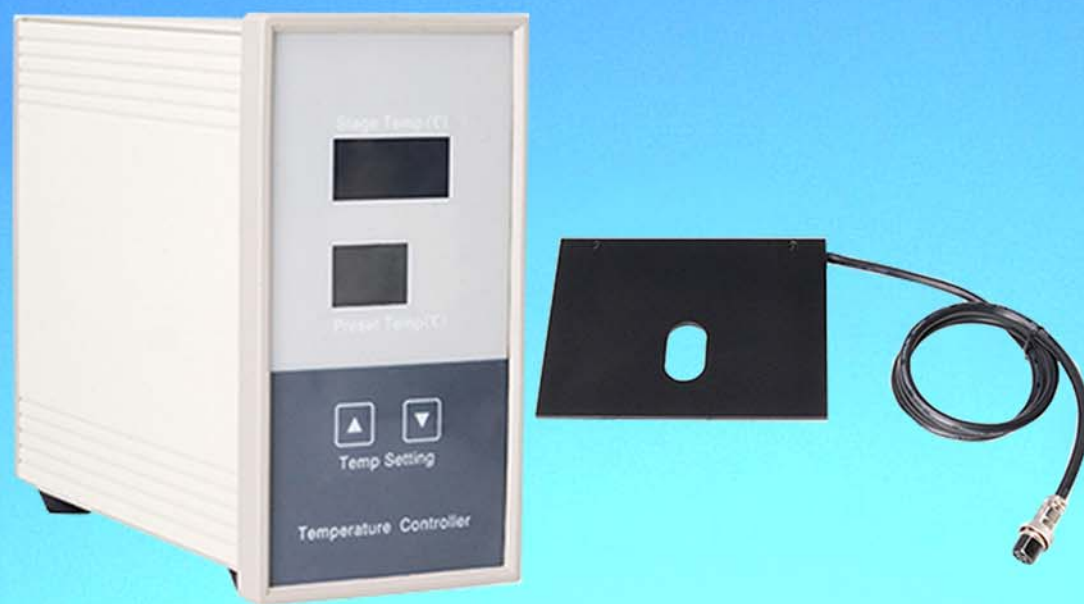

LABOMED, INC.

www.labomed.com
spectro@labomed.com

TEMPERATURE CONTROLLING STAGE

Power:	30W
Temperature Range:	Room Temperature: ~ 50° C
Temperature Setting Scale:	10° C
Temperature Display Scale:	10° C
Accuracy:	<= -10° C