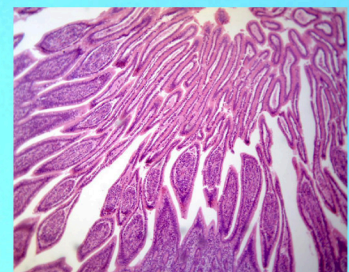

LABOMED, INC.

www.labomed.com
spectro@labomed.com

LB-250 Biological Microscope (Anti-Mold)

Sharp Image Display with Excellent Optical System.

Small Space Occupancy with Integral Stand Design, Low Environment Requirement with Anti-mold Technology

Comfortable Operation with Ergonomic Design.

Available to observe the specimen from the back of the body

Comfortable Operation with Low Position Coarse and Fine Adjustment Knobs

Higher Contrast and Sharper Image with High Quality Objectives