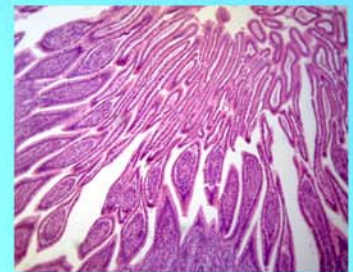

LABOMED, INC.

www.labomed.com
spectro@labomed.com

**LB-350 Binocular Zoom Stereo Microscope with
Incident and Transmitted Illumination and
6.8X to 47X Magnification**