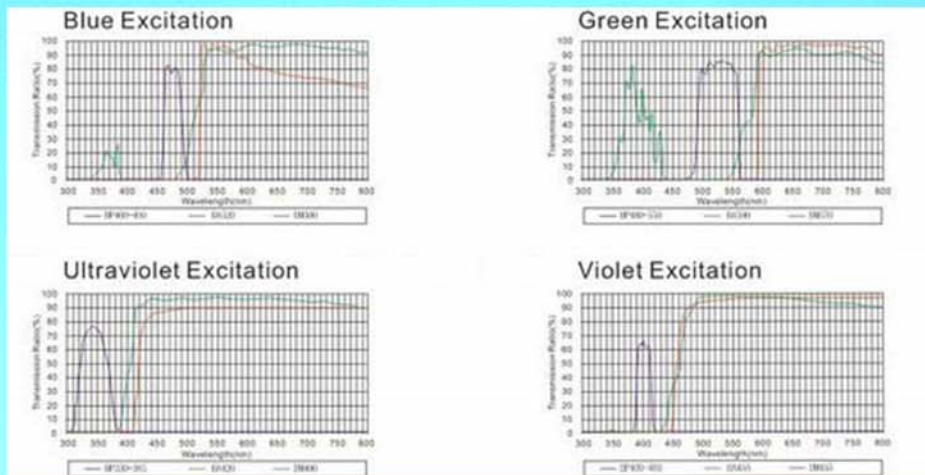

LB-702 Inverted Fluorescent Attachment

LB-702 Power Supply

	More stable power supply, digital display and timer.