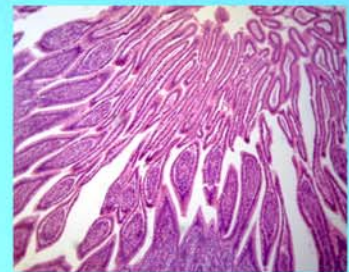

## **LB-863 Binocular Gemological Microscope with Wide Field and Fluorescent Illumination**

Good quality illumination, come with gem clamp and dark field attachment.  
Cost effective and affordable gemological microscopes.