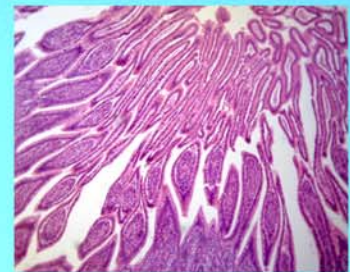

## **LB-250 Binocular Biological Microscope (Anti-Fungus) with Sharp Image Display**

Sharp Image Display with Excellent Optical System.

Small Space Occupancy with Integral Stand Design, Low Environment Requirement with Anti-mold Technology

Comfortable Operation with Ergonomic Design.

Available to observe the specimen from the back of the body

Comfortable Operation with Low Position Coarse and Fine Adjustment Knobs

Higher Contrast and Sharper Image with High Quality Objectives