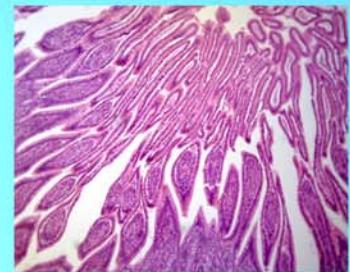

LABOMED, INC.

www.labomed.com
spectro@labomed.com

LB-356 Digital Zoom Stereo Microscope with 5MP Digital Camera

Well-coated optical components, providing sharp and high contrast image and ensure large depth of field. High quality optical system with zoom magnification $8\times-50\times$, zoom ratio 1:6.3. Various eyepieces, objectives and other accessories can meet different requirements.